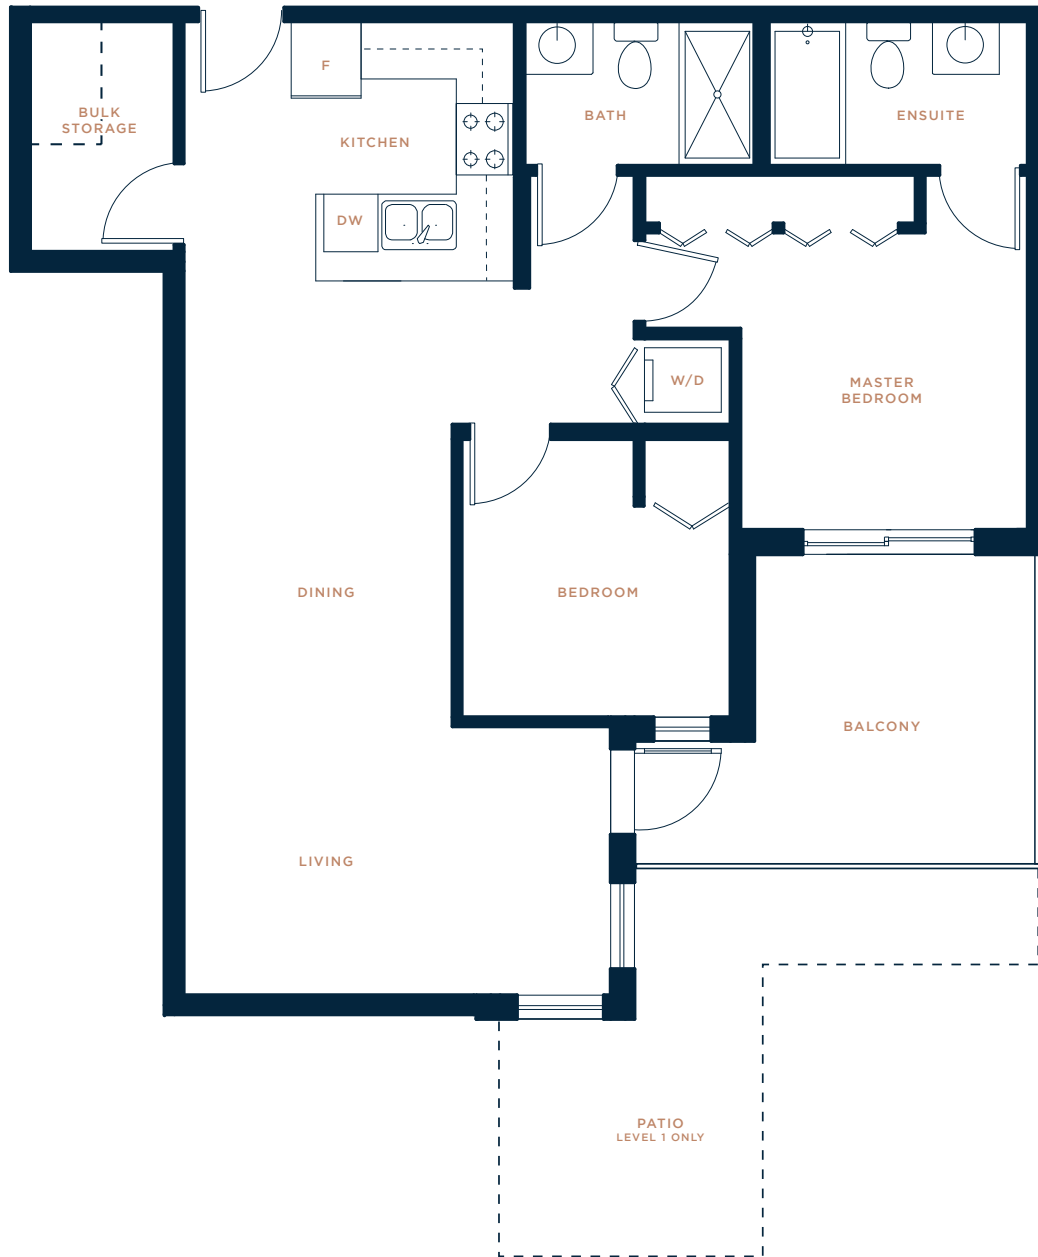

B2
TYPE

2 BED + 2 BATH
INDOOR: 807 SQ. FT.
OUTDOOR: 64 SQ. FT.

C2
TYPE

2 BED + 2 BATH
INDOOR: 825 SQ. FT.
OUTDOOR: 128 - 588 SQ. FT.

E
TYPE

2 BED + 2 BATH
INDOOR: 888 - 894 SQ. FT.
OUTDOOR: 118 - 461 SQ. FT.

TYPE

3 BED + 3 BATH
INDOOR: 1084 - 1091 SQ. FT.
OUTDOOR: 61 - 124 SQ. FT.

LEVEL 2 - 4

J
TYPE

3 BED + 2 BATH
INDOOR: 954 - 956 SQ. FT.
OUTDOOR: 59 - 62 SQ. FT.