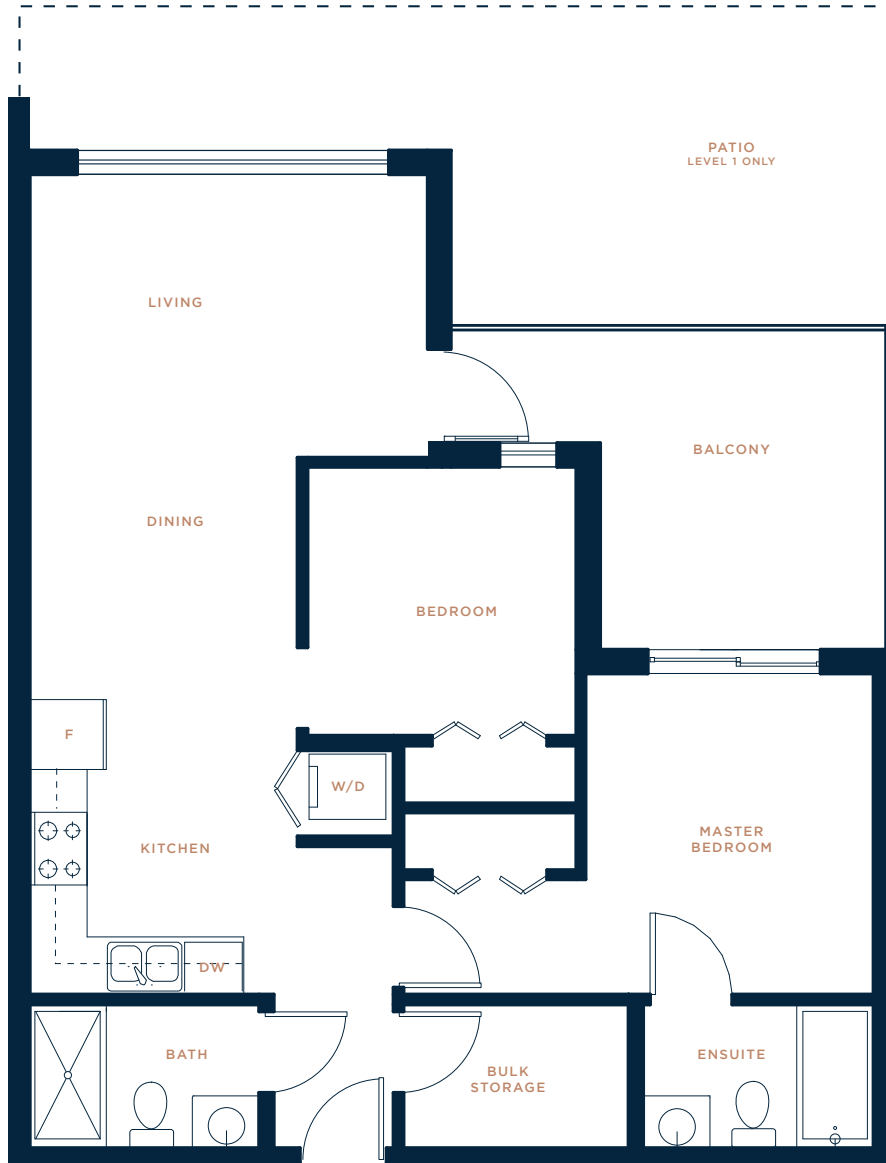

B2
TYPE

2 BED + 2 BATH
INDOOR: 807 SQ. FT.
OUTDOOR: 64 SQ. FT.

C2
TYPE

2 BED + 2 BATH
INDOOR: 825 SQ. FT.
OUTDOOR: 128 - 588 SQ. FT.

E
TYPE

2 BED + 2 BATH
INDOOR: 888 - 894 SQ. FT.
OUTDOOR: 118 - 461 SQ. FT.

TYPE

3 BED + 3 BATH
INDOOR: 1084 - 1091 SQ. FT.
OUTDOOR: 61 - 124 SQ. FT.

LEVEL 2 - 4

J
TYPE

3 BED + 2 BATH
INDOOR: 954 - 956 SQ. FT.
OUTDOOR: 59 - 62 SQ. FT.